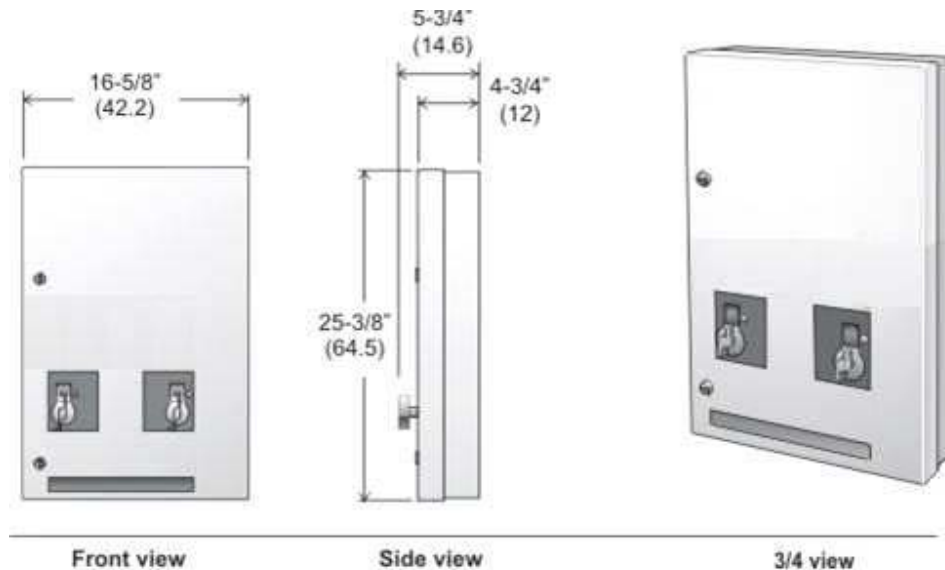

Detergent / Fabric Softener Vendor

Code 660:

Detergent / Fabric Softener vendor, white epoxy finish.

Specifications:

Site Location: The surface mounted vendor line provides easy flexible mounting on any type of wall material or construction.

Materials / Features: Powder coated epoxy polyester hybrid finish. All welded construction of 20 gauge steel. Door hinged with full length steel piano hinge and secured with two tumbler keyed locks. All units have removable coin box with tumbler lock keyed different from door. Provision for padlock, for added security.

Denominations: Interchangeable coinage mechanism for \$.50, \$1.00 and \$2:00 (one dollar coin) vending.

Capacities: 15 detergent single use packages. 15 fabric softener packages.

Installation: Secure unit to wall through holes in the back of unit with the four mounting screws provided. For barrier free mounting insure that the coin mechanism handle does not exceed 48" (120 cm) above floor level.